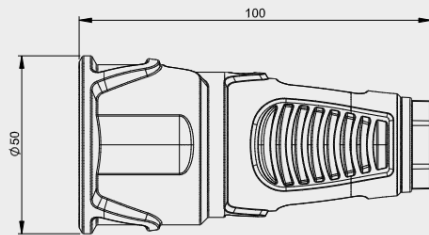

### Safety connectors Series TAURUS2

- rubber version (housing TPE, contact carriers PA6) or
- solid rubber version (housing TPE, contact carriers TPE)
- Austrian/German or French/Belgian system
- with or without shutter
- standard color: housing black (similar to RAL9005) / ring red (similar to RAL3000)
- Protection class: **IP20**

### Safety connector: Austrian/German system IP20

Version	Rubber	Solid rubber
Contact carriers	polyamide (PA6)	rubber (TPE)
Austrian/German	2510-sr	2520-sr
Austrian/German with shutter	2510-src	-

pack. unit=20 pcs.

### Safety connector: French/Belgian system IP20

Version	Rubber	Solid rubber
Contact carriers	polyamide (PA6)	rubber (TPE)
French/Belgian	2410-sr	-
French/Belgian with shutter	 2410-src	-

pack. unit=20 pcs.