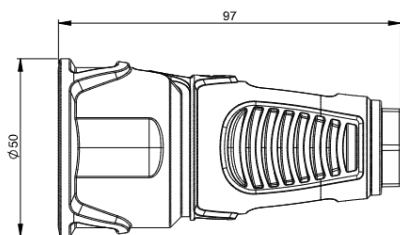

Safety connector: French/Belgian system IP20

Version	Rubber	Solid rubber
Contact carriers	polyamide (PA6)	rubber (TPE)
French/Belgian	2410-sr	-
French/Belgian with shutter	2410-src	-

pack. unit=20 pcs.